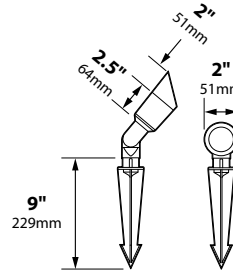

DIRECTIONAL LIGHTS DL-17 SERIES

TYPE

SPECIFICATIONS

CONSTRUCTION: Cast aluminum or cast brass Bullet; matching cast aluminum or brass adjustable swivel

LENS: High impact clear tempered convex glass

O-RING: High temperature red silicone

WIRING: Black 3 foot 18/2 zip cord from base of fixture (12v only)

For 25 foot 16/2 fixture lead wire add -25F to catalog number.

CONNECTION: FA-05 Quick Connector (not supplied) from fixture to main cable (12/2, 10/2 or 8/2 only)

CATALOG NO.	DESCRIPTION	LAMP	EST. SHIP WEIGHT
DL-17-BLT	Cast aluminum Bullet	20w MR11 FL(FTD)	2.0 lbs.
DL-17-BRS	Cast brass Bullet	20w MR11 FL(FTD)	3.0 lbs.

DL-17-BRT

MOUNTING ACCESSORIES

FA-01/BRS 13" 330mm

FA-24-LG-SPUN / -BRS 4.75" 121mm

FA-24-LG-DH-SPUN/-BRS 4.75" 121mm

FA-24-LG-DH-CST/-BRS 0.875" 22mm

FA-24-MD-CST-BRS 1.4" 36mm

FA-24/BRS 0.9" 23mm

FA-24-TREE 2.2" 51mm

FA-111-TREE (10"-41") 4.75" 121mm

FA-111 4.75" 121mm