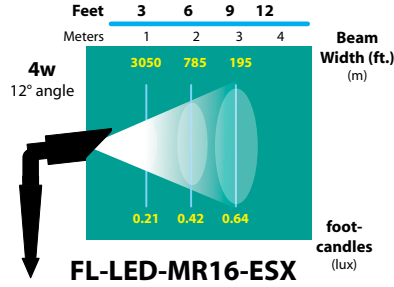

DIRECTIONAL LIGHTS DL-17 SERIES

TYPE

LIGHT DISTRIBUTIONS AND PHOTOMETRICS

Black Texture (Standard)	Antique Verde	Bronze Texture	Camel	White Texture	Hunter Texture	Rust	Weathered Iron	Weathered Brown	Stucco	Rubbed Verde	Chrome Powder	Terra Cotta	Acid Rust	Acid Verde	Black Acid Treatment
-BLT	-ATV	-BRT	-CAM	-WTX	-HTX	-RST	-WIR	-WBR	-STU	-RBV	-CPR	-TRC	-BAR/CAR	-BAV/CAV	-BAT